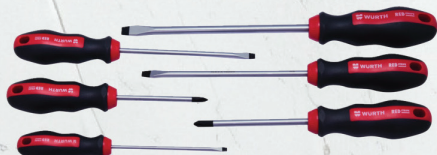

SCREWDRIVER PHILLIPS SLOTTED SET 6 PIECES

Art. No. 575194227

R 310.00 EX VAT