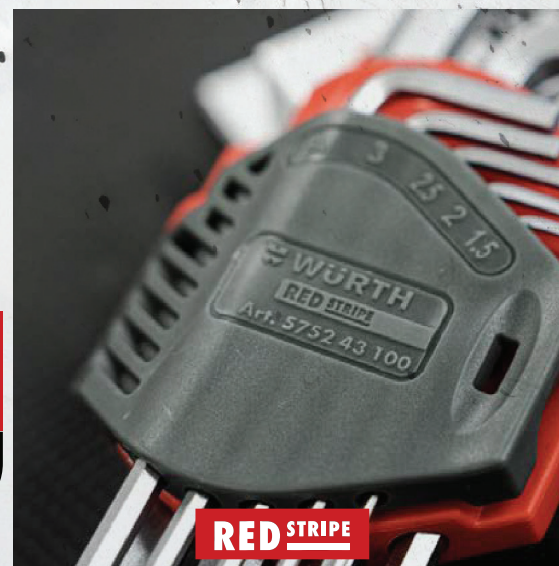

RED STRIPE

NEW ARRIVAL

HAND TOOLS

STRAIGHT HANDLE SCREWDRIVER

SLOTTED SCREWDRIVER

Art. No. 5751241055 - SL 1,0 x 5,5 x 125 **R 40,00**
Art. No. 5751241065 - SL 1,2 x 6,5 x 150 **R 48,00**
Art. No. 575124108 - SL 1,2 x 8,0 x 175 **R 75,00**
Art. No. 5751241035 - SL 0,6 x 3,5x100 **R 29,00**

PHILLIPS SCREWDRIVER

Art. No. 57512422 - PH 2 x 100mm **R 45,00**
Art. No. 57512421 - PH 1 x 80mm **R 38,00**

POZI SCREWDRIVER

Art. No. 57512431 - PZ1 x 80mm **R 45,00**
Art. No. 57512432 - PZ2 x 100mm **R 45,00**

SCREWDRIVER PHILLIPS SLOTTED SET 6 PIECES

Art. No. 575194227

R 310.00 EX VAT

SCREWDRIVER TX SET 7 PIECES TX10-40

Art. No. 57519349

R 350.00 EX VAT

RED STRIPE

ALLEN KEYS

HEX

9 Piece Set (1,5 - 10 mm)

EXTRA LONG VERSION

Art. No. 575241 100

R 140.00 EX VAT

HEX

9 Piece Set (1,5 - 10 mm)

SHORT VERSION

Art. 5752042 030

R 90.00 EX VAT

RED STRIPE